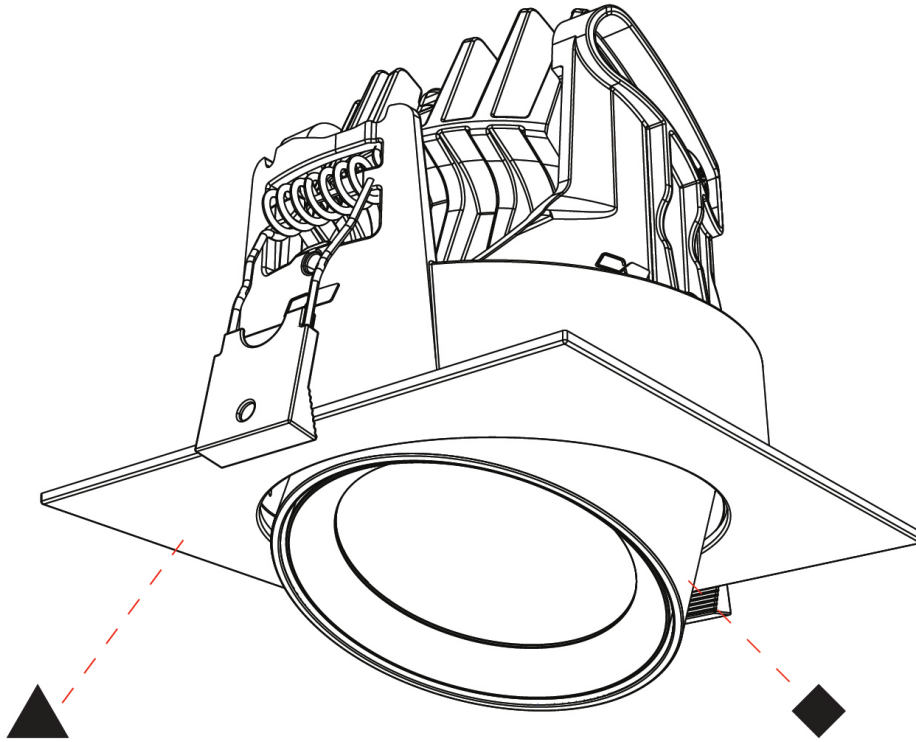

CENTRIQ SQUARE ADJUSTABLE RECESSED

A35982-

PROJECT	_____
TYPE	_____
SPECIFIER	_____
QUANTITY	_____
DATE	_____