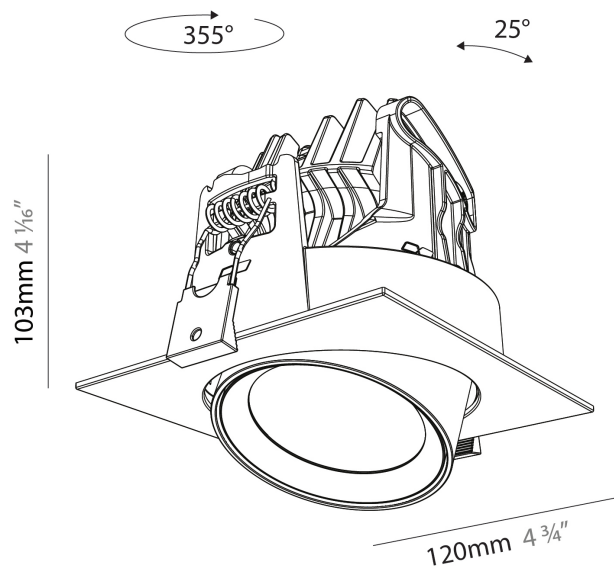

Series: Centriq
Subseries: Centriq Square Adjustable
Brand: Prolicht
Division: Architectural
Mounting Type: Recessed
Mounting Location: Ceiling
Subcategory: Spots

PHYSICAL

Shape: Cylinder
Diameter (mm): 120
Diameter (in): 4 ¾
Length (mm): 120
Length (in): 4 ¾
Height (mm): 105
Height (in): 4 ⅙
Min. Recessing Depth (mm): 120
Min. Recessing Depth (in): 4 ¾
Light Distribution: Adjustable / Direct
Weight (kg): 0.665
Diffuser: Lens Pack - No Lens / Opal / Linear Spread Lens / Honeycomb / Spread Lens
Fixture Finish: SSR / BKV / CWI / CRY / HAB / UFT / ITA / RUA / FTG / MYG / LOD / PUS / FRO / FUP / KIA / POP / BLS / SPG / MEY / GOH / GUM / CHC / COM / ABZ / JAG / OBR / MOS / ROR
Fixture Material: Aluminum
Cut-out Measurements: Dia. 112mm / 4 7/16"

ELECTRICAL

Lamp Type: LED (Zhaga Standard)
Input Wattage (W): 20.5
Total Output Wattage (W): 18.1
Dimming: Tri-Mode (Non-Dimming and Phase Dimming (120Vac only) and 0-10V Dimming)
Driver Included: Yes
Driver Location: Recessed Housing
Driver Type: Constant Current - Universal
Driver Class: Class 2
Input Voltage (V): 120 - 277
Constant Current (MA): 500

LED

Color Temperature (°K): 2700 / 3000 / 3500 / 4000
Max. Delivered Lumen (lm): 1432 / 1542 / 1432 / 1636
Nominal Lumen (lm): 1668 / 1797 / 1668 / 1907
CRI: >90 CRI
Lamp Life (hrs): 50000

OPTICAL

Reflector°: 10
Adjustability: Rotational 350° / Tilt 25°

RATINGS AND CERTIFICATIONS

Certified By: CSA Certified to UL and CSA Standards
IP rating: IP20